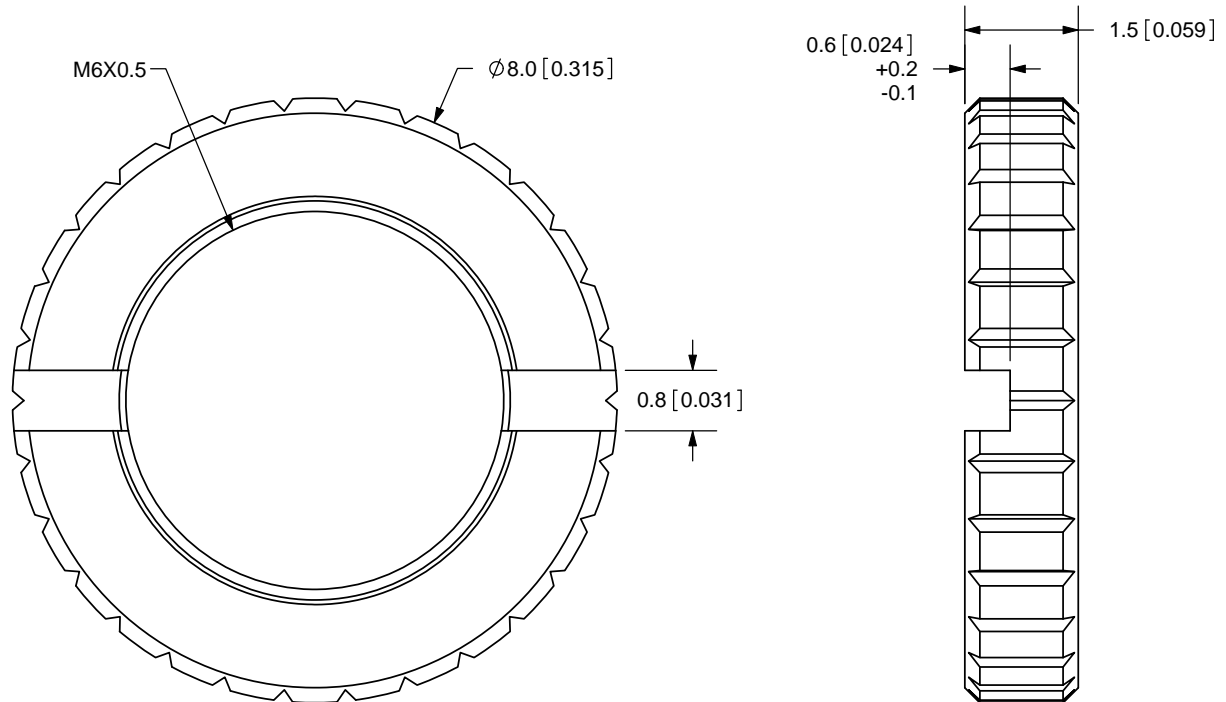

REV.	DESCRIPTION	DATE
A	NEW DRAWING	11/11/2009

TOLERANCE:
 $\pm 0.1\text{mm}$ UNLESS OTHERWISE
SPECIFIED

20050 SW 112th Ave.
Tualatin, OR 97062
Phone: 503-612-2300
800-275-4899
Fax: 503-612-2383
Website: www.cui.com

TITLE: M6X0.5 NUT		REV: A
PART NO. 3.5mm-nut-e		UNITS: MM [INCHES]
DRAWN BY: ZRJ	APPROVED BY:	SCALE: 10:1

PC FILE NAME:
3.5mm-nut-e

COPYRIGHT 2009
BY CUI INC.

	MATERIAL	PLATING	COLOR
NUT	Brass	Nickel	Silver